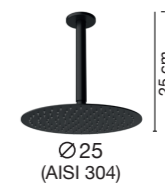

KITS TERMOSTÁTICOS EMPOTRADOS PARA DUCHA Y BAÑO
CONCEALED THERMOSTATIC SET FOR SHOWER AND BATH
ENSEMBLES THERMOSTATIQUE À ENCASTRER POUR DOUCHE ET BAIGNOIRE
INSIEMI TERMOSTATICO DA INCASSO PER DOCCIA E VASCA

KIT AQUA THERM ER228 Termostático / Thermostatic
Thermostatique / Termostatico

KIT AQUA THERM ER229 Termostático / Thermostatic
Thermostatique / Termostatico

19AQTER22802

19AQTER22905

6024 9 l/min 3 bar

6024NG 9 l/min 3 bar