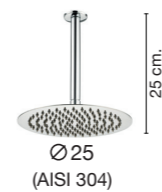

KITS TERMOSTÁTICOS EMPOTRADOS PARA DUCHA Y BAÑO
CONCEALED THERMOSTATIC SET FOR SHOWER AND BATH
ENSEMBLES THERMOSTATIQUE À ENCASTRER POUR DOUCHE ET BAIGNOIRE
INSIEMI TERMOSTATICO DA INCASSO PER DOCCIA E VASCA

KIT AQUA THERM ER228 Termostático / Thermostatic
Thermostatique / Termostatico

KIT AQUA THERM ER229 Termostático / Thermostatic
Thermostatique / Termostatico

19AQTER22802

19AQTER22905

6024 9 l/min 3 bar

6024NG 9 l/min 3 bar