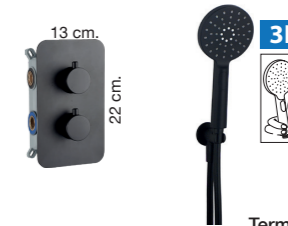

KITS TERMOSTÁTICOS EMPOTRADOS PARA DUCHA Y BAÑO
CONCEALED THERMOSTATIC SET FOR SHOWER AND BATH
ENSEMBLES THERMOSTATIQUE À ENCASTRER POUR DOUCHE ET BAIGNOIRE
INSIEMI TERMOSTATICO DA INCASSO PER DOCCIA E VASCA

KIT AQUA THERM ER228 Termostático / Thermostatic
Thermostatique / Termostatico

KIT AQUA THERM ER229 Termostático / Thermostatic
Thermostatique / Termostatico

19AQTER22802

19AQTER22905

6024 9 l/min 3 bar

6024NG 9 l/min 3 bar